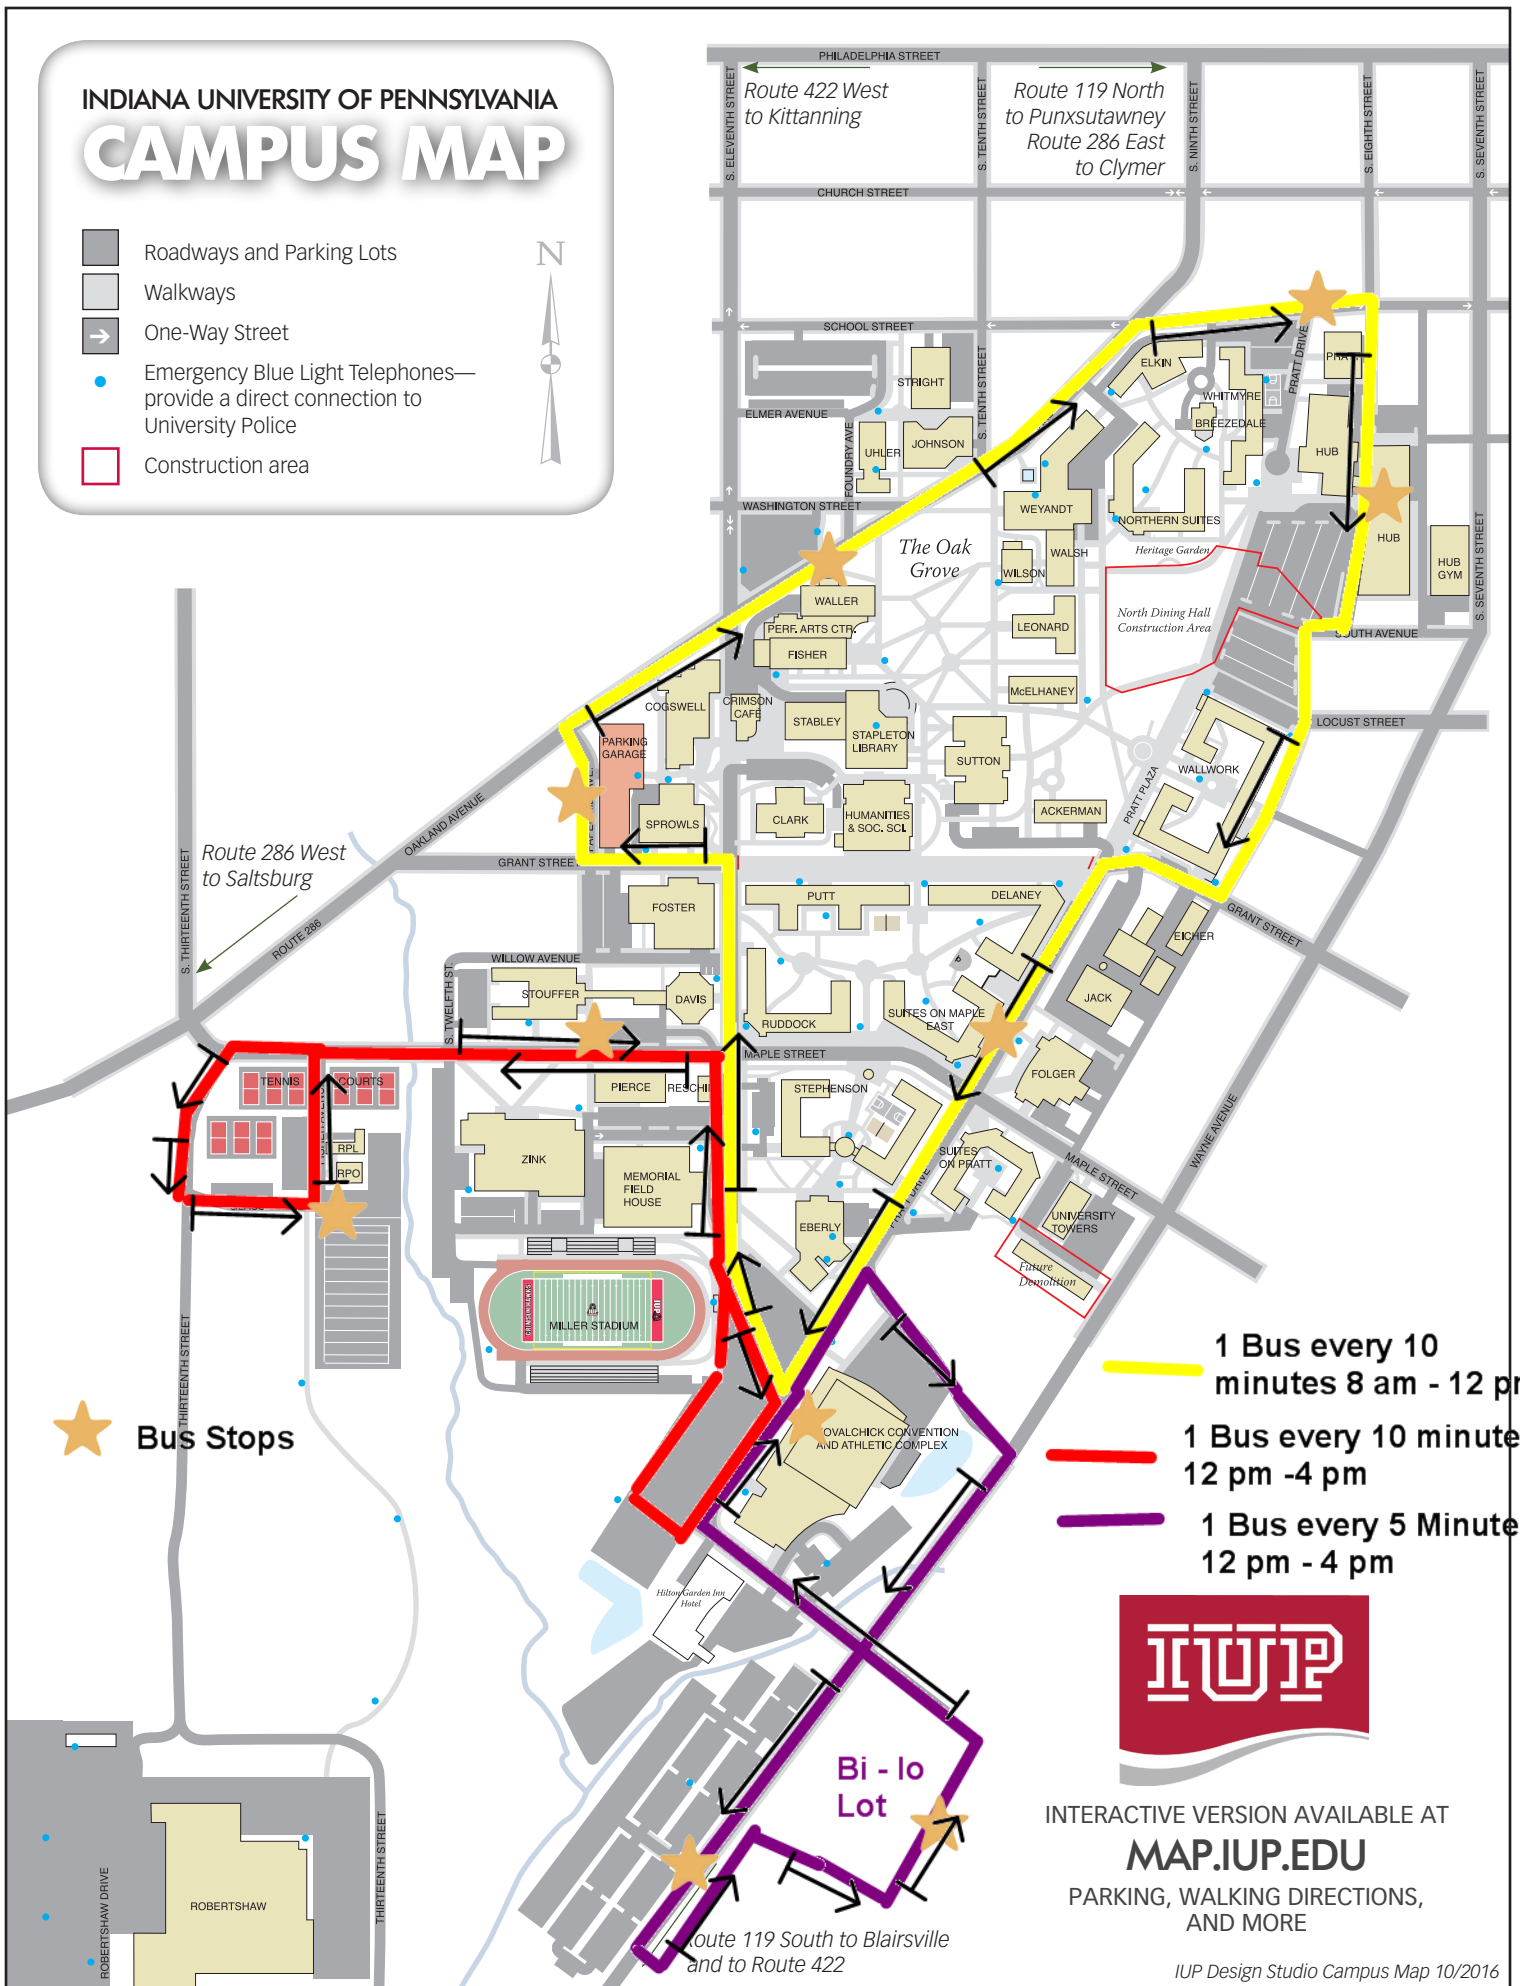

INDIANA UNIVERSITY OF PENNSYLVANIA CAMPUS MAP

-  Roadways and Parking Lots
-  Walkways
-  One-Way Street
-  Emergency Blue Light Telephones—provide a direct connection to University Police
-  Construction area

INTERACTIVE VERSION AVAILABLE AT
MAP.IUP.EDU
PARKING, WALKING DIRECTIONS,
AND MORE